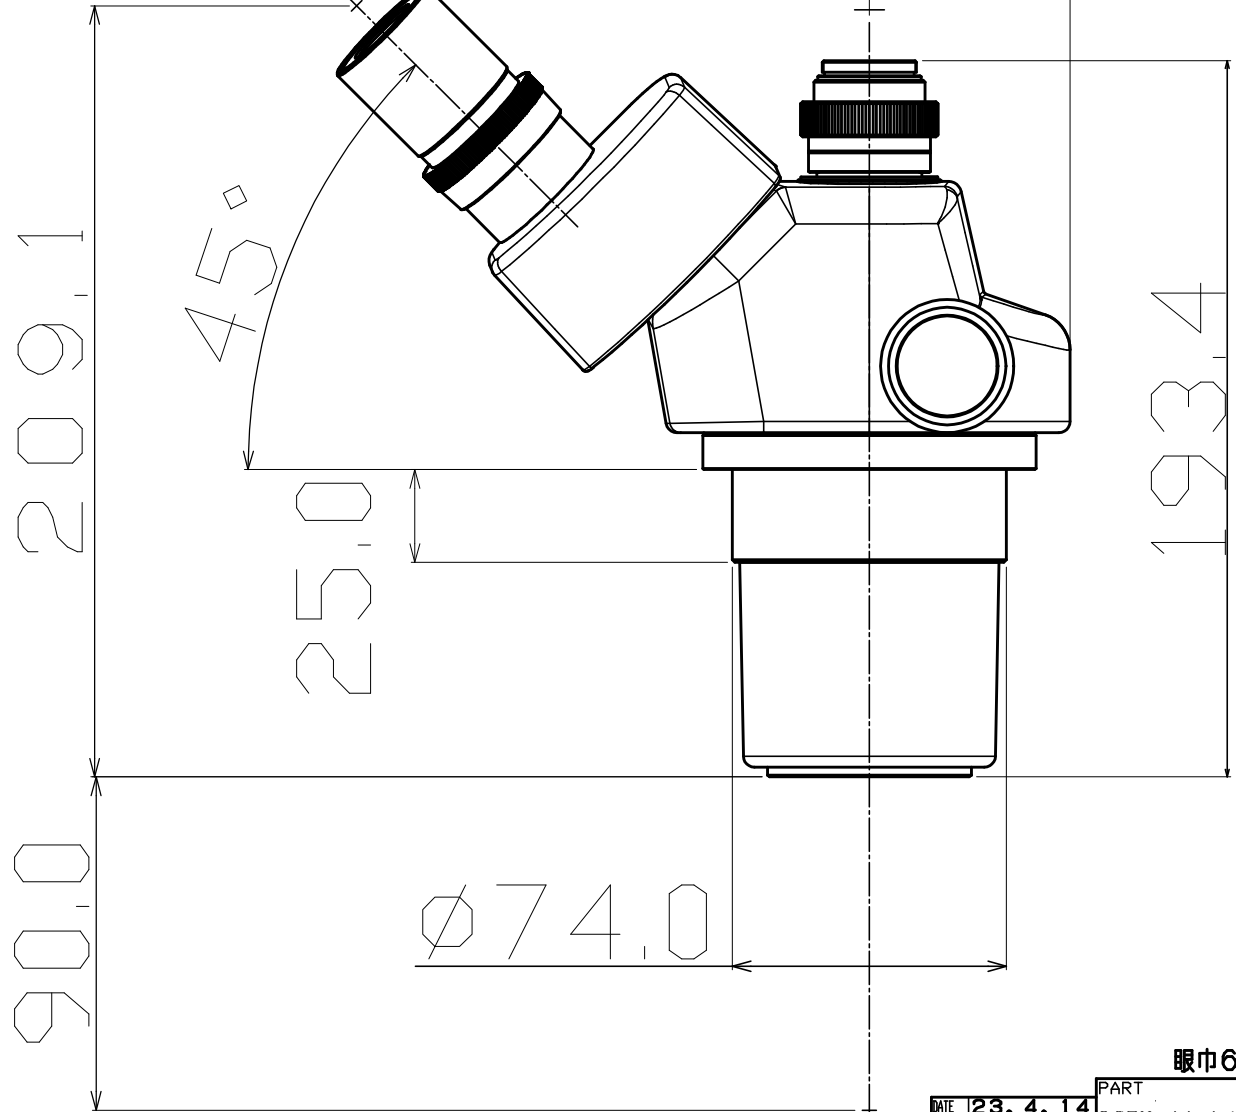

DSW10X
アイポイント

眼中65mm

DATE	23.4.14	PART	DSZV-44-1/2
PIECE	1/UNIT	OUTLINE DRAWING	
SCALE	1/1	PART No.	
DESIGN		PART No.	
DRW	K.W	PART No.	M0710A11K101