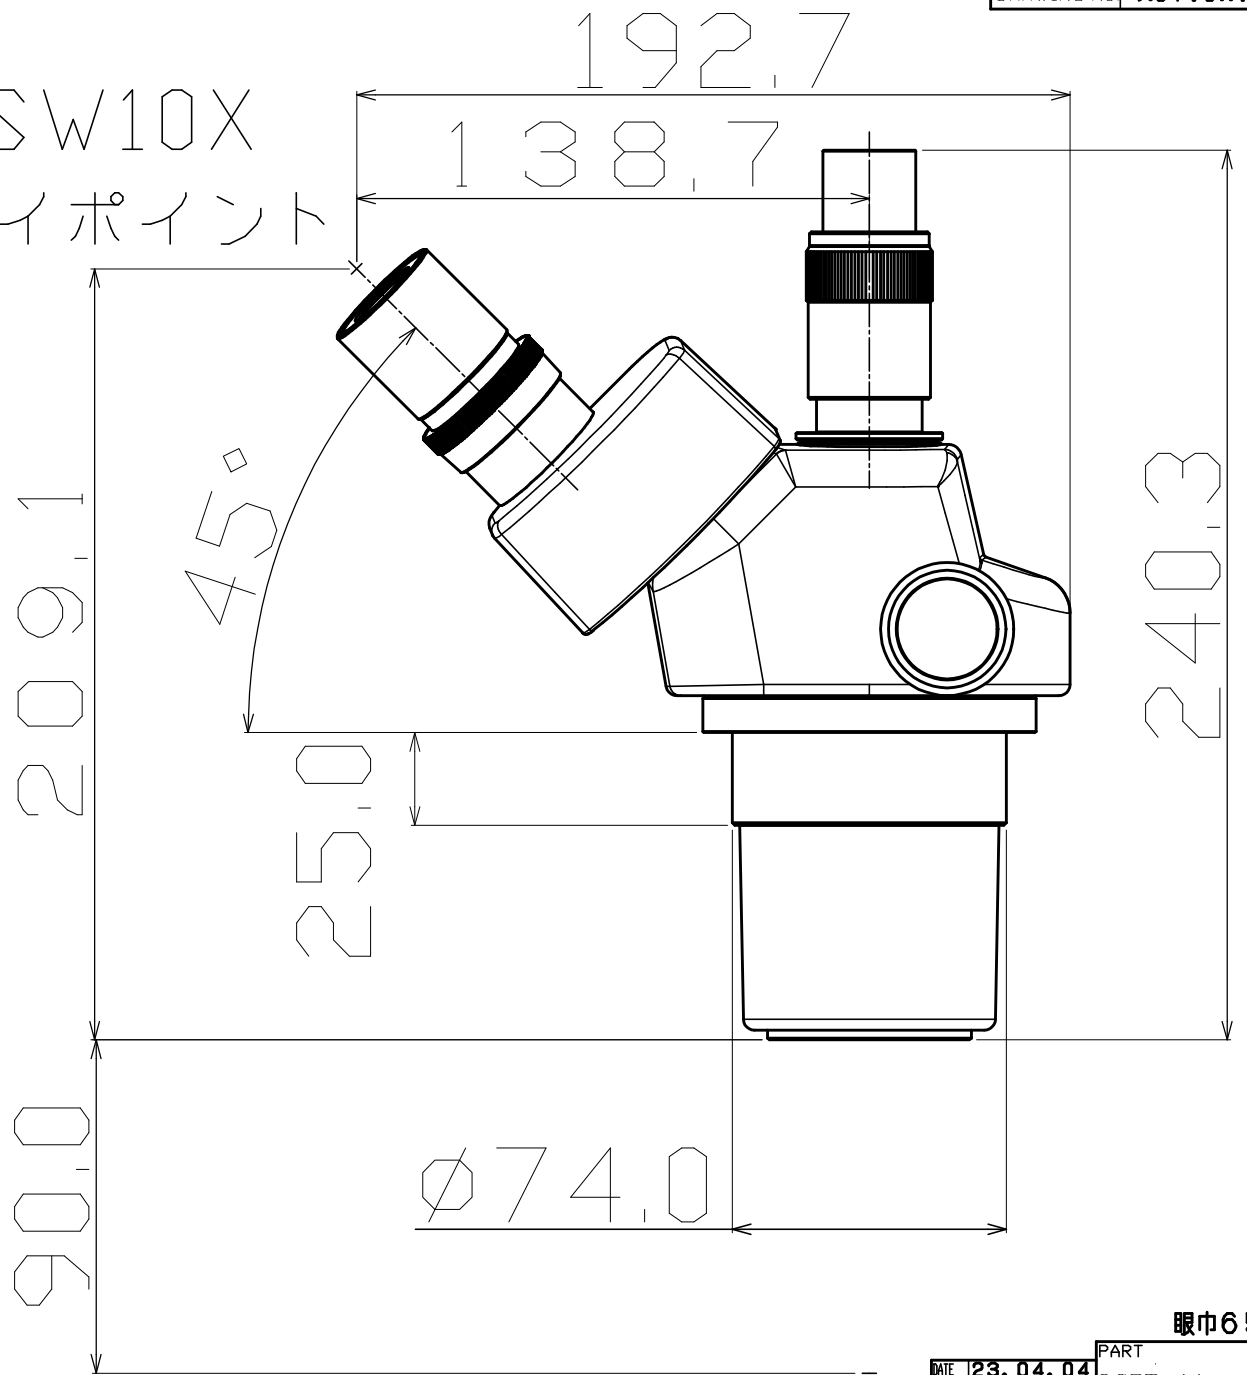

DSW10X  
アイポイント

眼中65mm

DATE	23.04.04	PART	DSZT-44
PIECE	1/1	SCALE	OUTLINE DRAWING
DESIGN		DESIGNER	
DRAW	K. W	PART No.	M0710A11A100F