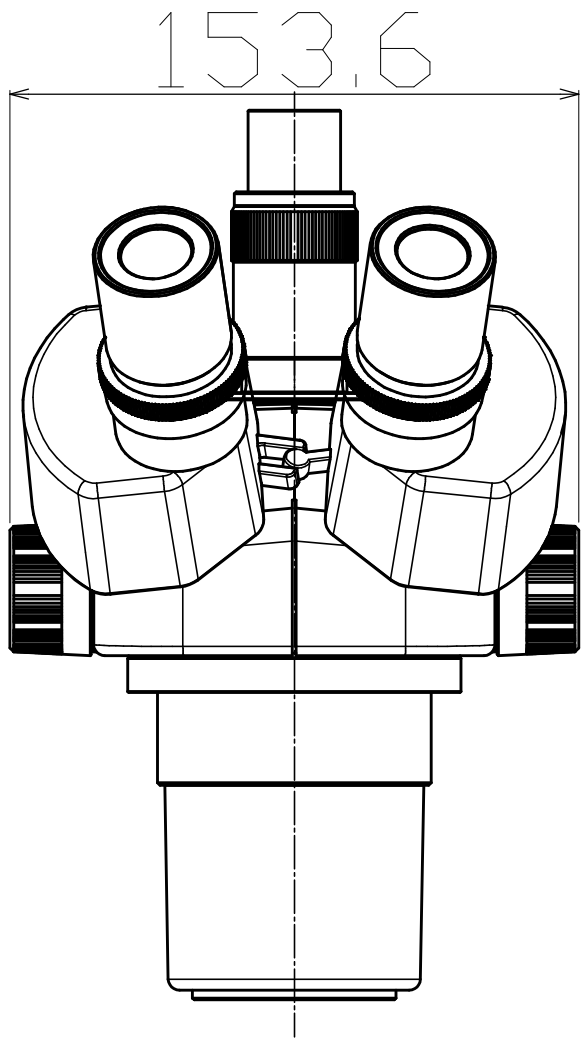

DSW10X  
アイポイント

眼中65mm

DATE	23.04.04	PART	DSZT-44
PIECE	1/1	SCALE	OUTLINE DRAWING
DESIGN		DESIGNER	
DRAW	K. W	PART No.	M0710A11A100F