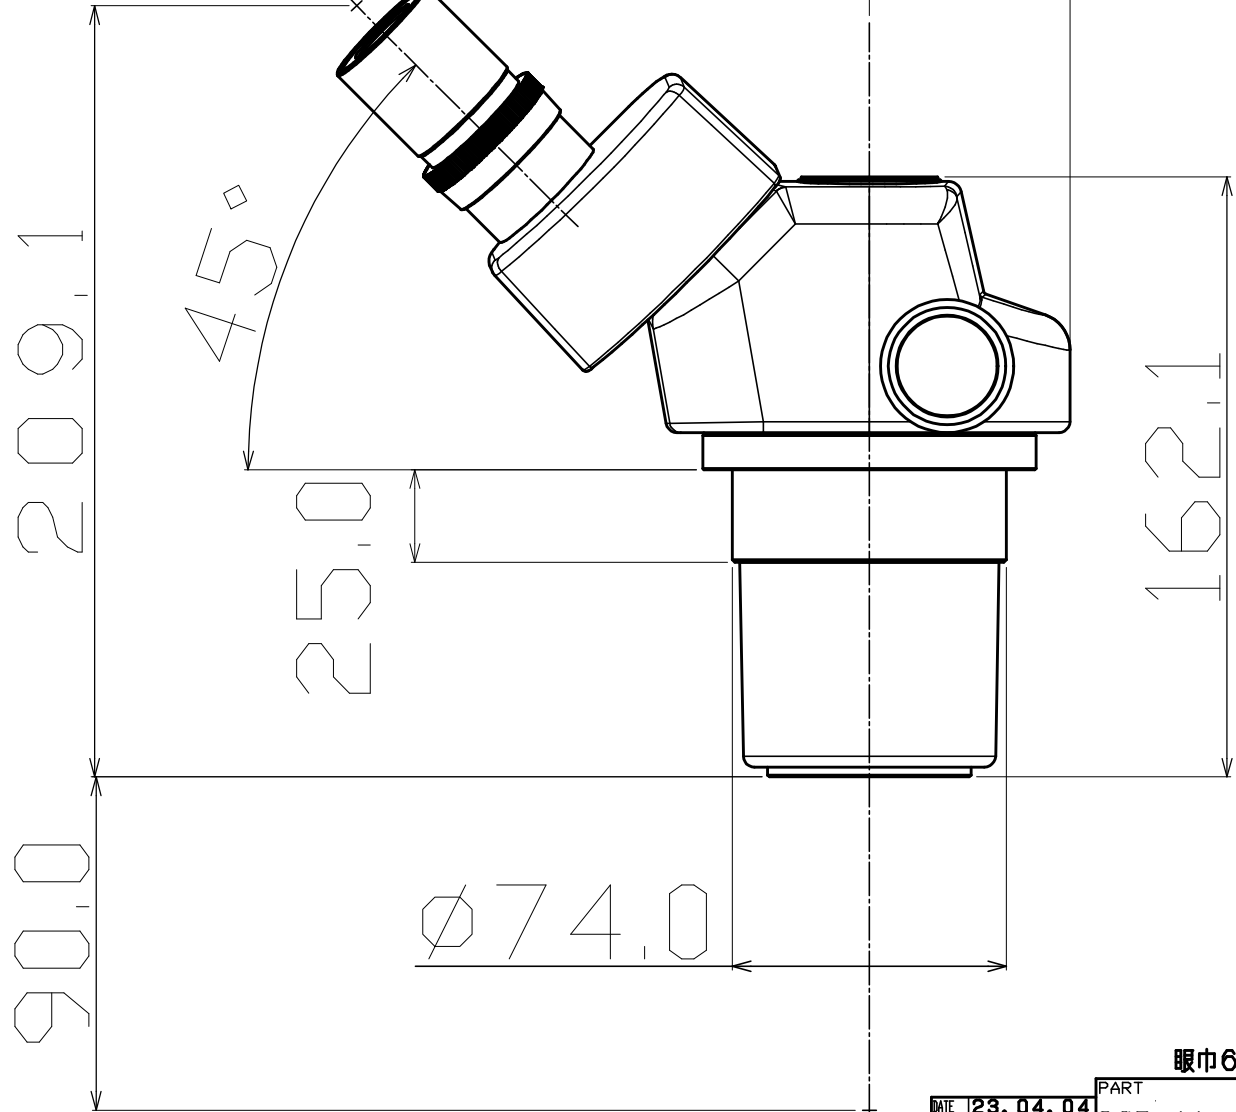

153.6

DSW10X
アイポイント

192.7

138.7

209.1
25.0
90.0

162.1

$\phi 74.0$

眼中65mm

DATE	23.04.04	PART	DSZ-44
PIECE	1/1	SCALE	OUTLINE DRAWING
DESIGN		DESIGNER	
DRAW	K. W	DRAWING PART No.	M0710A08A100G