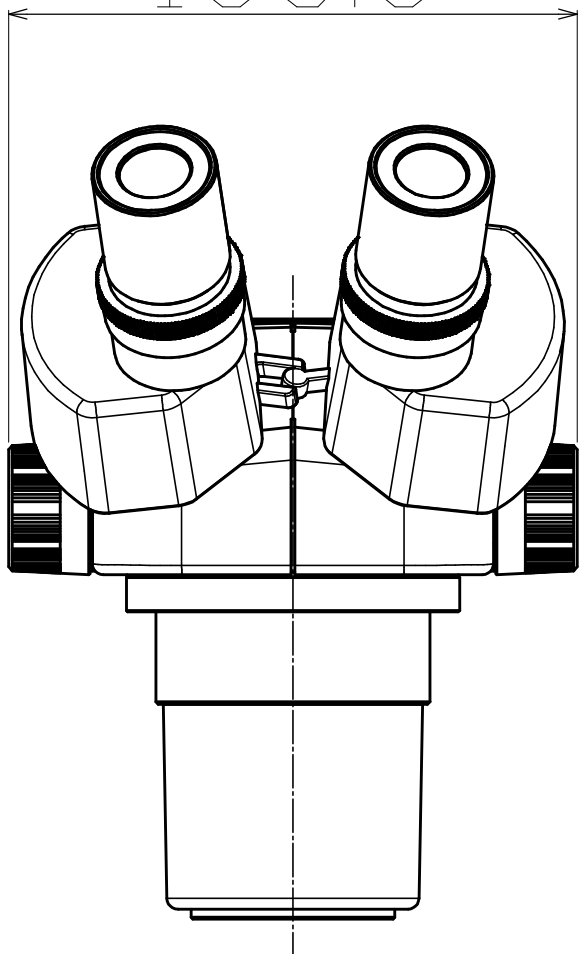

153.6

DSW10X
アイポイント

192.7

138.7

209.1
25.0
90.0

162.1

$\phi 74.0$

眼中65mm

DATE	23.04.04	PART	DSZ-44
PIECE	1/1	SCALE	OUTLINE DRAWING
DESIGN		DESIGNER	
DRAW	K. W	DRAWING PART No.	M0710A08A100G